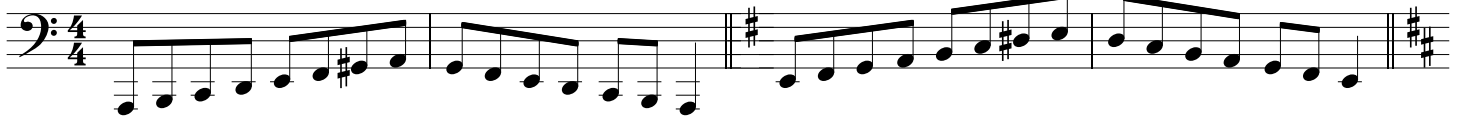

Harmonic Minor Scales

You may submit scales in 4 varieties

The image displays a musical score for Harmonic Minor Scales, organized into four sets. The first set (SET 1) is in 2/4 time and shows four ascending scales: A minor, E minor, B minor, and F# minor. The second set (SET 2) is in 4/4 time and shows four ascending scales: C# minor, G# minor, D# minor, and A# minor. The third set (SET 3) is in 4/4 time and shows four ascending scales: D minor, G minor, C minor, and F minor. The fourth set (SET 4) is in 4/4 time and shows two ascending scales: Bb minor and Eb minor. The fifth set (SET 5) is in 4/4 time and shows one ascending scale: Ab minor. Each scale is written in treble clef and includes a key signature box above the staff. The scales are written in a sequence of eighth and quarter notes, with a half note on the seventh degree of each scale.

Harmonic Minor Scales

You may submit scales in 4 varieties

SET 1

SET 2

SET 3

SET 4

A minor

E minor