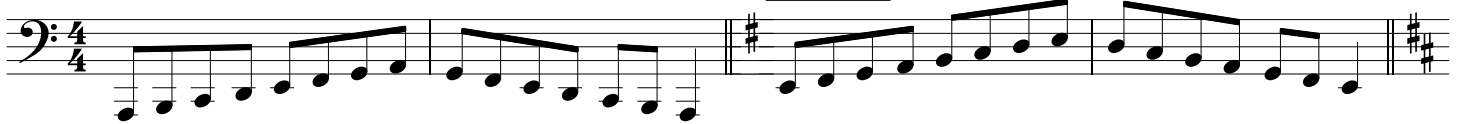

C minor

F minor

Bb minor

Eb minor

Ab minor

Natural Minor Scales

You may submit scales in 4 varieties

The image displays musical notation for Natural Minor Scales. It begins with four sets of scale patterns, each labeled in a box: SET 1, SET 2, SET 3, and SET 4. These are followed by 12 individual scale lines, each labeled with a specific minor scale name in a box. The scales are: A minor, E minor, B minor, F# minor, C# minor, G# minor, D# minor, A# minor, D minor, G minor, C minor, F minor, Bb minor, Eb minor, and Ab minor. The notation includes treble clefs, time signatures (2/4 and 4/4), and various note values and accidentals.

Natural Minor Scales

You may submit scales in 4 varieties

SET 1

SET 2

SET 3

SET 4

A minor

E minor